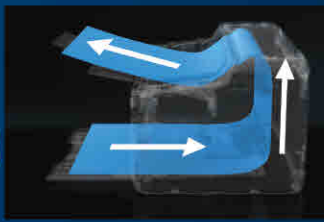

A short paper path enables smooth printing and prevents paper from getting stuck.

brother
at your side

Efficiency

Productivity is kept at its maximum with high print speed of up to 20 pages per minute (ppm), and the Automatic Document Feeder (ADF)[^] lets you copy, scan and fax up to 10 pages at one go. Equipped with a 2-in-1 ID Copy feature, you can copy both sides of an ID card onto one page at a touch of a button.

up to 20 ppm

Improved productivity with print speed of up to 20ppm

Increase convenience with 2-in-1 ID Copy function

Save time with Automatic Document Feeder

Affordability

The Brother series is specially designed for more savings by allowing you to replace the toner cartridges and drum units separately. What's more, Brother's affordable machine and genuine toner cartridge can deliver up to 1,000 pages* of high quality prints.